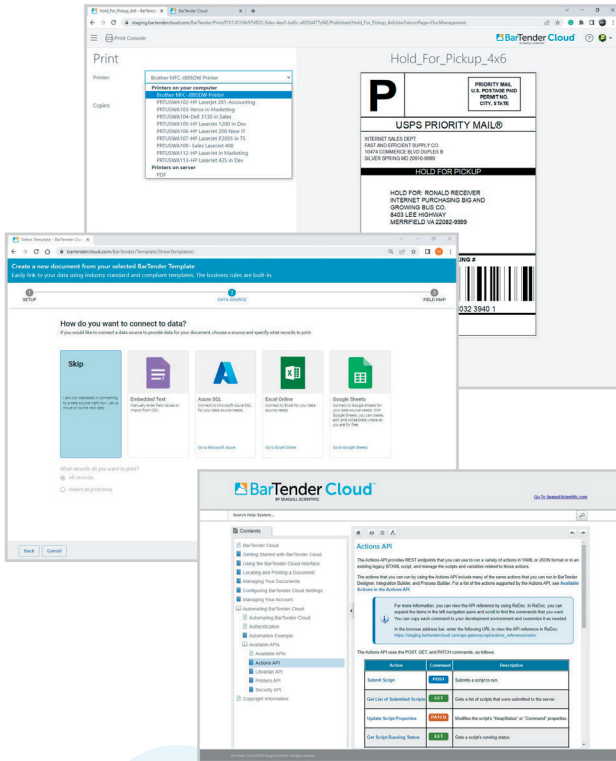

BarTender Cloud™

Simple. Easy. Powerful.

A simpler way to print, an easier way to manage

BarTender Cloud™ helps you standardize and control your label operations across your organization and throughout your external supplier ecosystems with greater ease and reduced IT costs – no IT hardware/software required.

Print and manage your labels efficiently

- ▶ Optimized, high performance printing from desktop and mobile devices – let us manage printer drivers

Design labels to your needs

- ▶ Choose your label from our Template Library or upload your own custom label design

Easily connect your data

- ▶ Easily connect your cloud label data for increased accuracy and traceability

Integrate to any business applications

- ▶ Seamlessly integrate with your ERP, WMS or MES system

Manage your security and systems

1

SELECT LABEL

2

CONNECT TO DATA

3

PRINT

Elevate all aspects of your labeling operations

WAREHOUSE