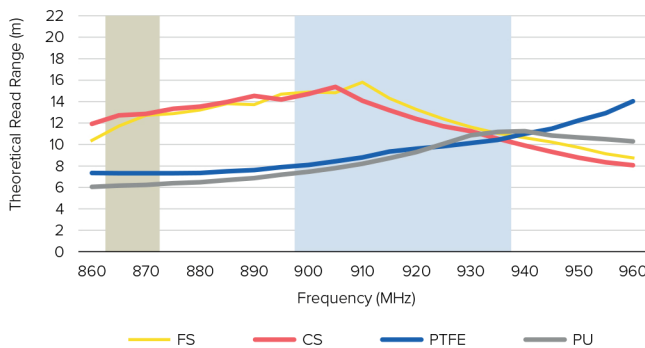

EOS-241 M830

T A G E O S

Technical Overview

	Dry	Wet	Paper-face
Product Code	2400000269	2400000270	2400000271
Antenna Size	42 x 16 mm 1.65 x 0.63 in	42 x 16 mm 1.65 x 0.63 in	42 x 16 mm 1.65 x 0.63 in
Finish Size	-	44 x 18 mm 1.73 x 0.71 in	44 x 18 mm 1.73 x 0.71 in
Web Width	48.00 ± 1 mm 1.890 ± 0.04 in	48.00 ± 1 mm 1.890 ± 0.04 in	48.00 ± 1 mm 1.890 ± 0.04 in
Pitch	22.23 ± 0.2 mm 0.875 ± 0.01 in	22.23 ± 1 mm 0.875 ± 0.04 in	22.23 ± 1 mm 0.875 ± 0.04 in
ARC Approval	F, O, Q, R, Y2, W5, W6	F, O, Q, R, Y2, W5, W6	F, O, Q, R, Y2, W5, W6
FSC® Certification	-	-	-
Antenna Material	Aluminium	Aluminium	Aluminium
Front Face	-	PET clear	Paper TT
Inlay Substrate	PET Clear 50µm	PET Clear 50µm	PET Clear 50µm
Inlay Adhesive	-	permanent	permanent
Liner	-	Paper	Paper
Operating Temperature	-40°C / +85°C | -40°F / +185°F @20% to 90% RH	-40°C / +85°C | -40°F / +185°F @20% to 90% RH	-40°C / +85°C | -40°F / +185°F @20% to 90% RH
Shelf Life	2 years @ +25°C/40%RH	2 years @ +25°C/40%RH	2 years @ +25°C/40%RH
Final Inspection	100% tested	100% tested	100% tested

Read Range