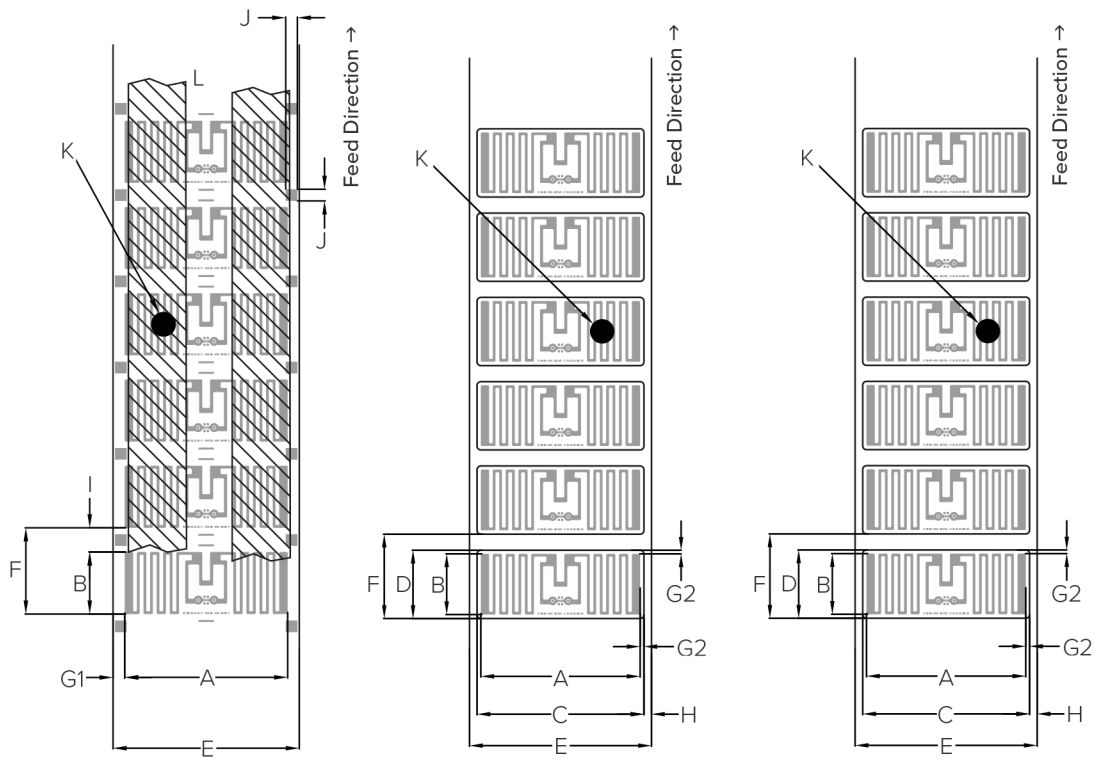

EOS-241 M830

TAGEOS

Product Specifications

Mechanical Dimensions

	Dry	Wet	Paper-face
Product Code	2400000269	2400000270	2400000271
Antenna Size	A x B 42 x 16 mm / 1.65 x 0.63 in	42 x 16 mm / 1.65 x 0.63 in	42 x 16 mm / 1.65 x 0.63 in
Finish Size	C x D - / -	44 x 18 mm / 1.73 x 0.71 in	44 x 18 mm / 1.73 x 0.71 in
Web Width	E 48.00 ± 1 mm / 1.890 ± 0.04 in	48.00 ± 1 mm / 1.890 ± 0.04 in	48.00 ± 1 mm / 1.890 ± 0.04 in
Pitch	F 22.23 ± 0.2 mm / 0.875 ± 0.01 in	22.23 ± 1 mm / 0.875 ± 0.04 in	22.23 ± 1 mm / 0.875 ± 0.04 in
Antenna to Web Edge	G1 3.0 ± 1 mm / 0.118 ± 0.04 in	-	-
Antenna to Die-cut	G2 -	1.0 ± 1 mm / 0.039 ± 0.04 in	1.0 ± 1 mm / 0.039 ± 0.04 in
Die-cut to Web Edge	H -	2.0 ± 1 mm / 0.079 ± 0.04 in	2.0 ± 1 mm / 0.079 ± 0.04 in
Antenna Gap	I 6.23 mm / 0.245 in	-	-
Converting Spot	J 3.00 x 3.00 mm / 0.118 x 0.118 in	-	-
Bad Mark	K Ø 6.0 mm / 0.236 in	Ø 6.0 mm / 0.236 in	Ø 6.0 mm / 0.236 in
Interleaves	L Yes	No	No